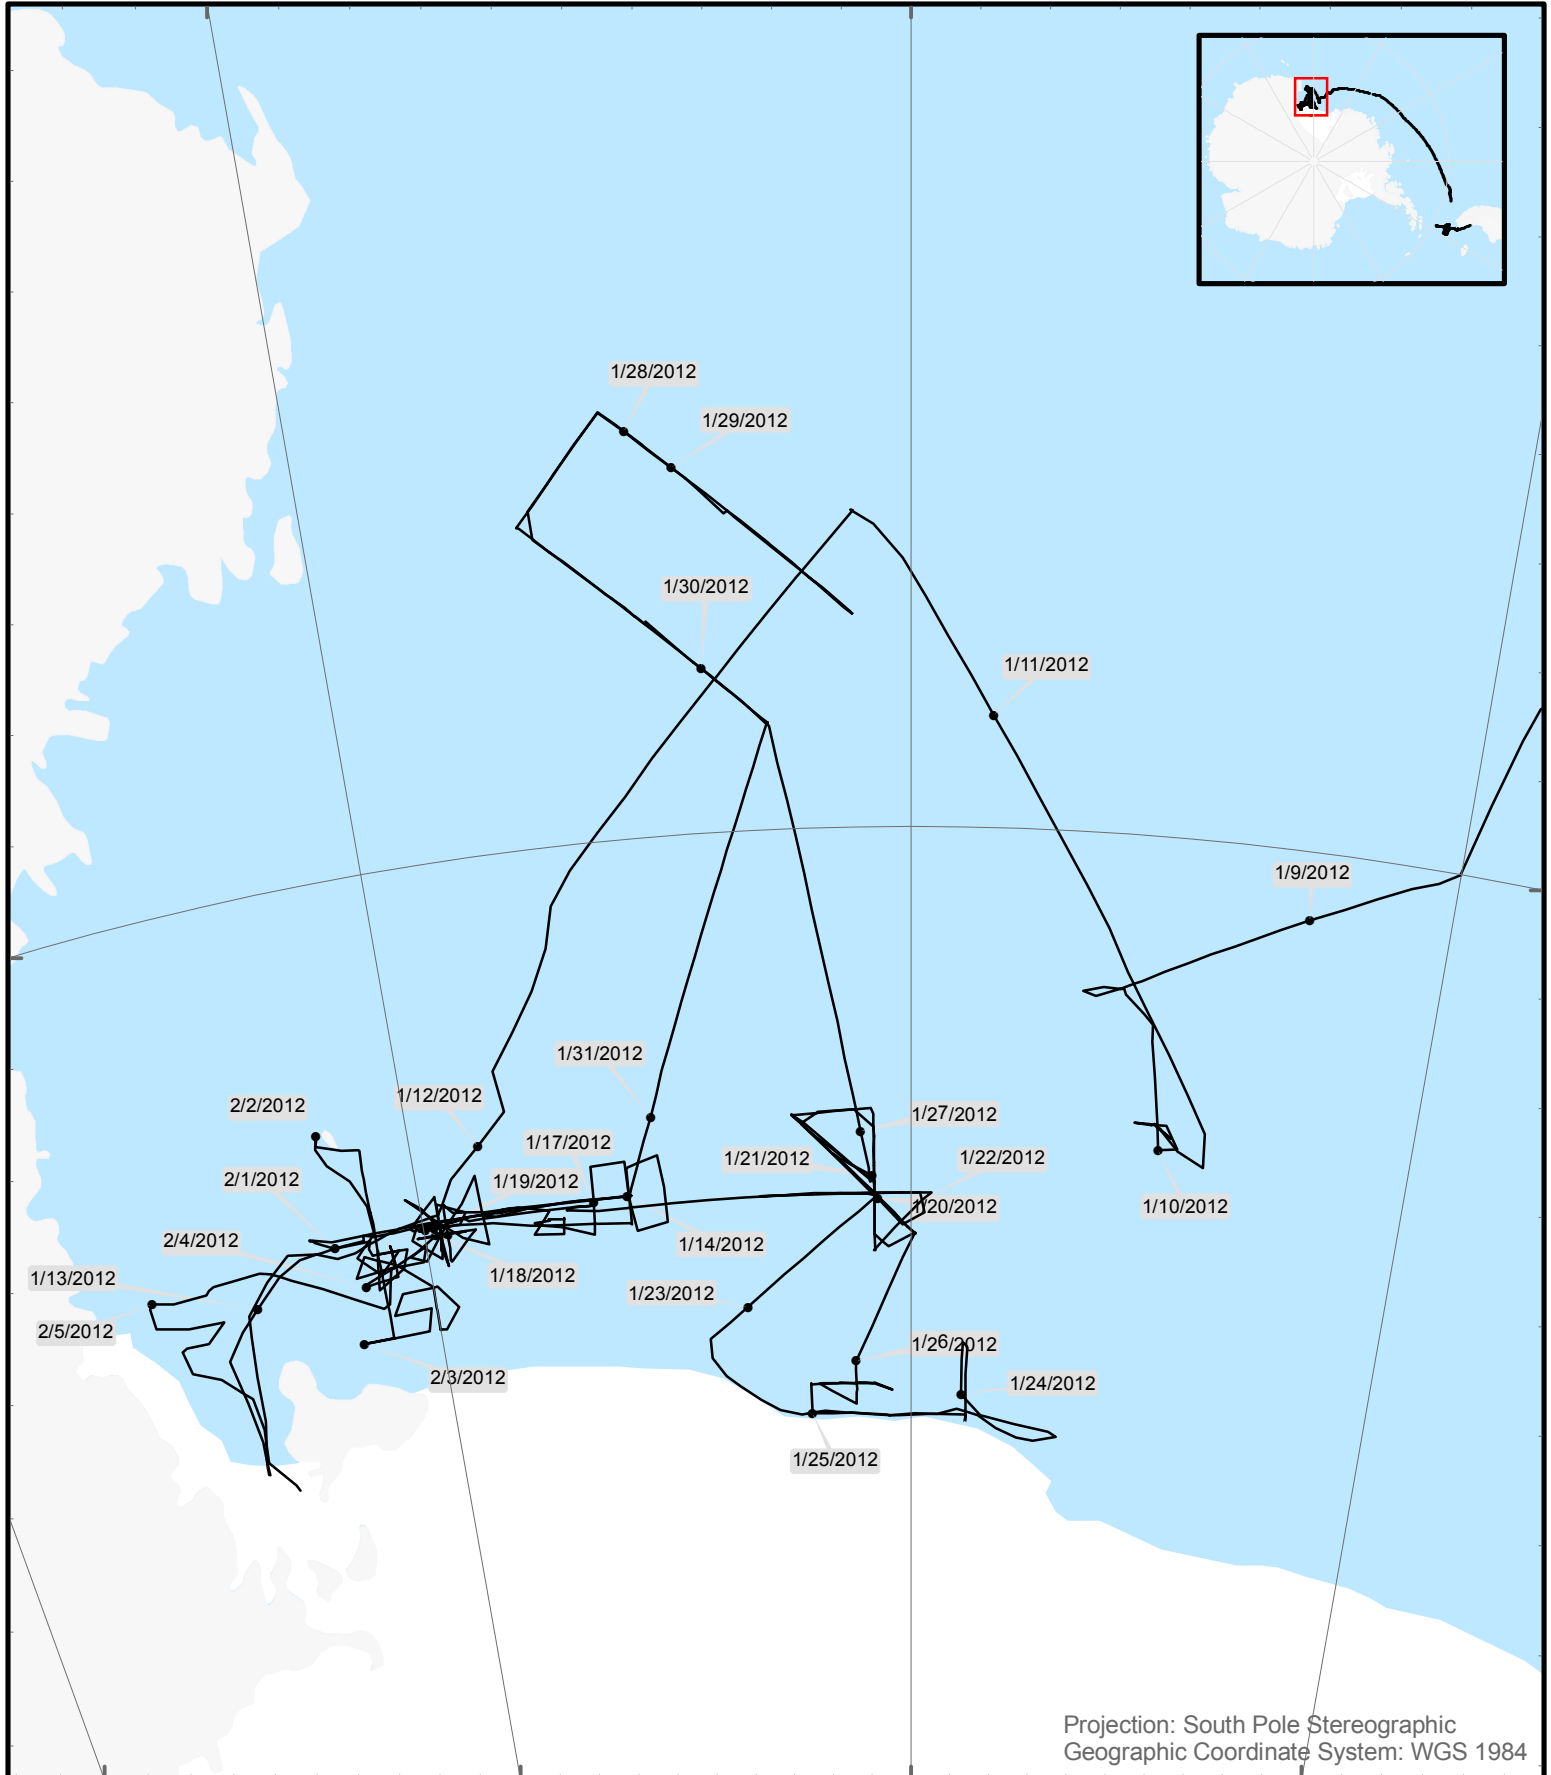

NBP12-01 Cruise Track

Labels indicate position at GMT midnight

Map created February 6, 2012

170°00"E

180°00"

Projection: South Pole Stereographic
Geographic Coordinate System: WGS 1984

160°00"E

170°00"E

180°00"

170°00"W

75°00"S

75°00"S